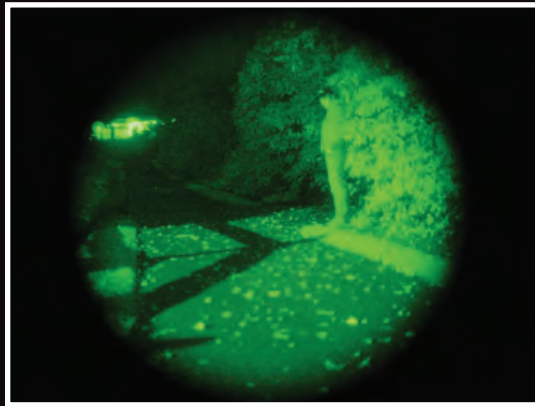

Image Intensified Night Vision