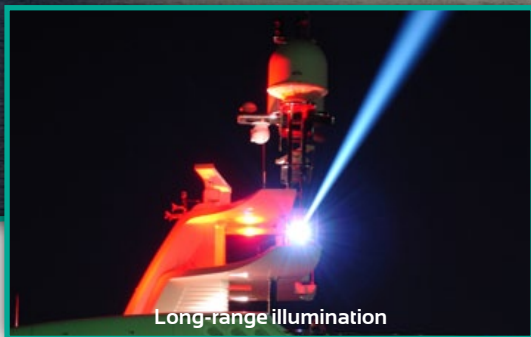

Trakkabeam A800M

Long-range illumination

Available in black or white

High-Powered Searchlight

High-powered (800-watt) searchlight featuring a unique optical design which utilizes a Xenon lamp half the size of traditional searchlights. The Trakkabeam AM800 delivers a more intense and consistent beam where you need it.

Trakkabeam includes the industry's only in-transit, multi-filter solution. Up to six different filters can be activated at the touch of a button from the bridge.

DO-160E tested and certified for performance and reliability in a ruggedized marine-ready platform including lightning strike, vibration, AF and RF susceptibility, magnetic effect and more.

Applications:

- Navigation
- Coast Guard
- SAR support
- Harbour Patrol
- Airborne law enforcement
- Military applications

www.currentcorp.com

Specifications:

- Power: 800 Watts
- Lumens: 22,500
- Filters: 6 available
- Mounting: Up or down
- Peak Illuminance @ 1km: 21lux (2.0) ft-cd
- Beam Angle (focus): 2.9° - 9°
- Diameter at 1km (3300ft): 55m (181 ft), 40% of peak ill.
- Gimbal Control: 2-Axis remote
- Voltage: 22 to 32 VDC
- Searchlight Size (DxL): 20 x 53.4 cm (7.87 x 21 in)
- System Weight: 16 kg (24 lb)
- The AM800 can be slaved to the Night Navigator camera series via the marine controller.